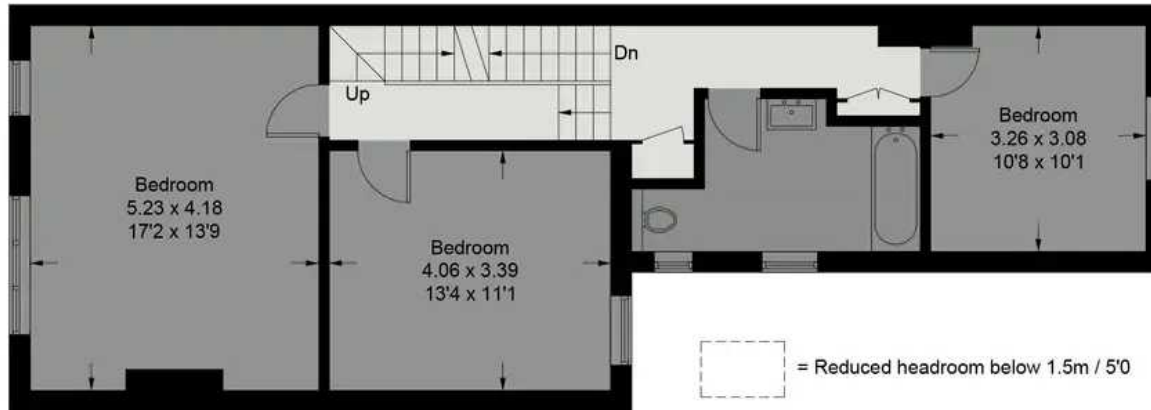

On entering the house on the ground floor, there is an elegant reception room with a bay window, wood flooring and fireplace. Beyond is a fabulous utility room with adequate storage, double sink and separate WC. The rear of the house has been extended to include an open-plan kitchen, dining area and reception space. There are patio doors leading out onto the mature garden.

The first floor consists of three well-proportioned bedrooms, all with period features such as wood flooring and sash windows, and a family bathroom. The second floor includes an incredible bright, and larger than average, principle bedroom with an en-suite bathroom and ample storage.

# Montrose Avenue

Approximate Gross Internal Area = 193.9 sq m / 2087 sq ft  
(Including Eaves)

First Floor

Second Floor

Ground Floor

Illustration for identification purposes only, measurements are approximate,  
not to scale. floorplansUsketch.com © (ID1047438)