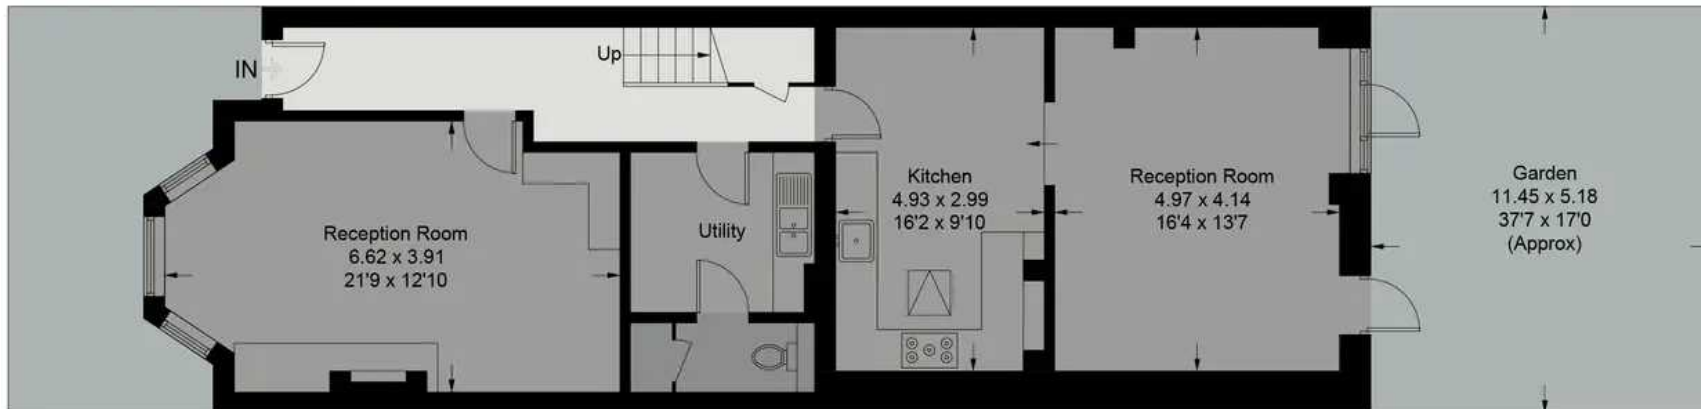

On entering the house on the ground floor, there is an elegant reception room with a bay window, wood flooring and fireplace. Beyond is a fabulous utility room with adequate storage, double sink and separate WC. The rear of the house has been extended to include an open-plan kitchen, dining area and reception space. There are patio doors leading out onto the mature garden.

# Montrose Avenue

Approximate Gross Internal Area = 193.9 sq m / 2087 sq ft  
(Including Eaves)

First Floor

Second Floor

Ground Floor

Illustration for identification purposes only, measurements are approximate,  
not to scale. floorplansUsketch.com © (ID1047438)